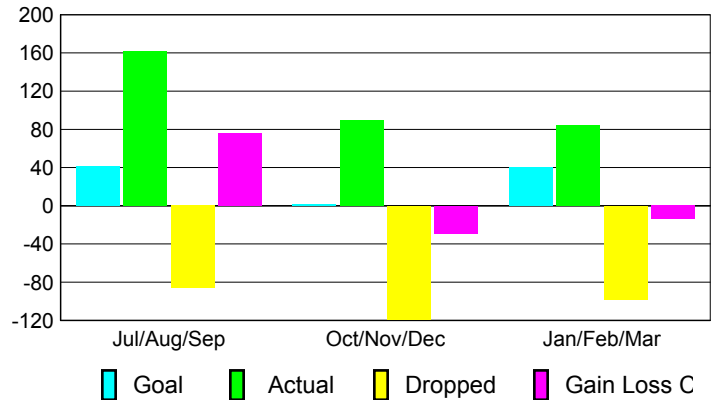

Membership Results 2008-2009

Goal, New, Dropped, Gain/Loss