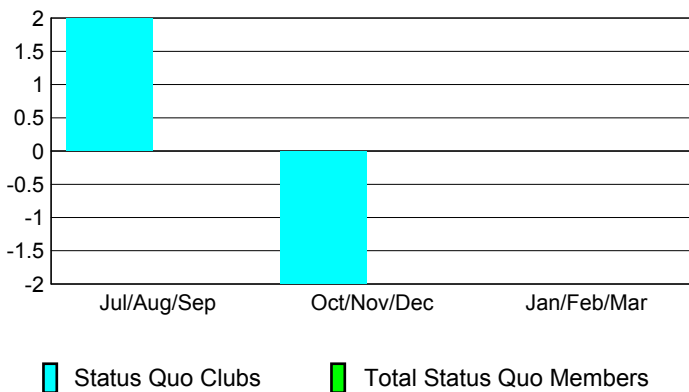

Club Results 2008-2009

Goal, New, Dropped, Gain/Loss

Comparison of Club Gain/Loss

Current Year Compared to the Previous Year

YTD Status Quo Clubs 2008-2009

Status Quo Clubs Compared to Status Quo Members

MEMBERSHIP

Membership Results 2008-2009

Membership 2007-2008

Month	Net Memb Goal	Actual New Memb	Actual Dropped Memb	Gain/Loss of Memb	Gain/Loss of Memb
Jul/Aug/Sep	41	162	-86	76	50
Oct/Nov/Dec	2	90	-119	-29	6
Jan/Feb/Mar	40	84	-98	-14	-9
Totals	83	336	-303	33	47