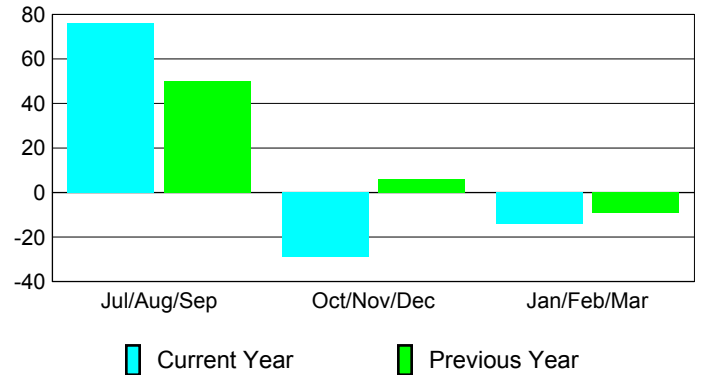

Membership Results 2008-2009

Membership 2007-2008

Month	Net Memb Goal	Actual New Memb	Actual Dropped Memb	Gain/Loss of Memb	Gain/Loss of Memb
Jul/Aug/Sep	41	162	-86	76	50
Oct/Nov/Dec	2	90	-119	-29	6
Jan/Feb/Mar	40	84	-98	-14	-9
Totals	83	336	-303	33	47

Membership Results 2008-2009

Goal, New, Dropped, Gain/Loss

Comparison of Membership Gain/Loss

Current Year Compared to the Previous Year

Gender Comparison 2008-2009