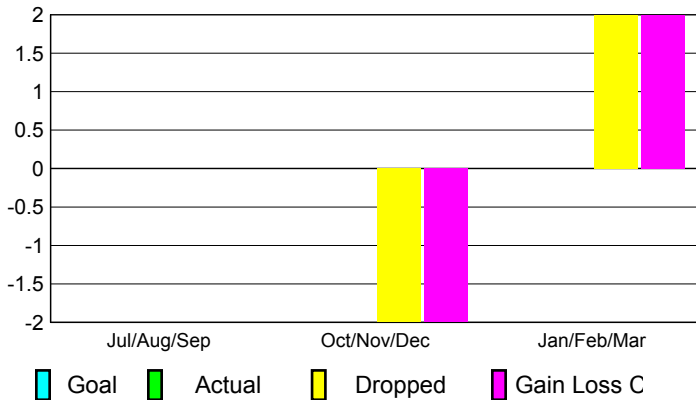

2008-2009 GMT Quarterly Report for District (or Undistricted) **District 337 A**

GMT: **Junichi Takata**

Location: **JAPAN**

GMT CA: **5**

CLUBS

Club Results 2008-2009

Clubs 2007-2008

Month	New Club Goal	Actual New Clubs	Actual Dropped Clubs	Gain/Loss of Clubs	Gain/Loss of Clubs
Jul/Aug/Sep	0	0	0	0	0
Oct/Nov/Dec	0	0	-2	-2	0
Jan/Feb/Mar	0	0	2	2	1
Totals	0	0	0	0	1

Club Results 2008-2009

Goal, New, Dropped, Gain/Loss

Comparison of Club Gain/Loss

Current Year Compared to the Previous Year

YTD Status Quo Clubs 2008-2009

Status Quo Clubs Compared to Status Quo Members

MEMBERSHIP

Membership Results 2008-2009

Membership 2007-2008

Month	Net Memb Goal	Actual New Memb	Actual Dropped Memb	Gain/Loss of Memb	Gain/Loss of Memb
Jul/Aug/Sep	41	162	-86	76	50
Oct/Nov/Dec	2	90	-119	-29	6
Jan/Feb/Mar	40	84	-98	-14	-9
Totals	83	336	-303	33	47