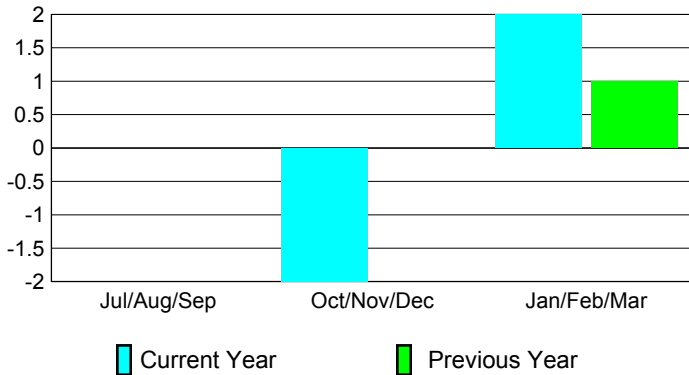

2008-2009 GMT Quarterly Report for District (or Undistricted) **District 337 A**

GMT: **Junichi Takata**

Location: **JAPAN**

GMT CA: **5**

CLUBS

Club Results 2008-2009

Clubs 2007-2008

Month	New Club Goal	Actual New Clubs	Actual Dropped Clubs	Gain/Loss of Clubs	Gain/Loss of Clubs
Jul/Aug/Sep	0	0	0	0	0
Oct/Nov/Dec	0	0	-2	-2	0
Jan/Feb/Mar	0	0	2	2	1
Totals	0	0	0	0	1

Club Results 2008-2009

Goal, New, Dropped, Gain/Loss

Comparison of Club Gain/Loss

Current Year Compared to the Previous Year

YTD Status Quo Clubs 2008-2009

Status Quo Clubs Compared to Status Quo Members

MEMBERSHIP